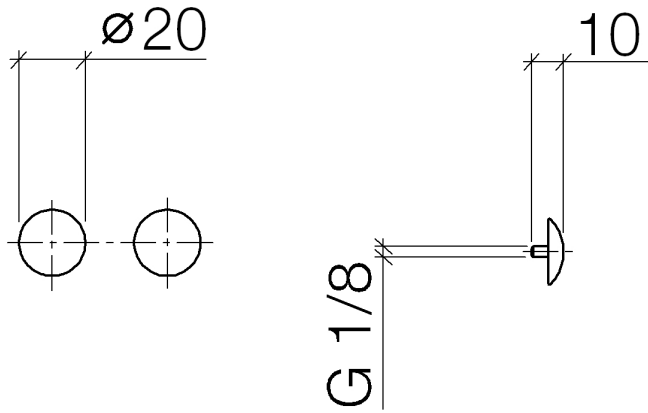

Decorative caps for Perfecto - Brushed Platinum

IMO

12 801 970

• 1 pair

Including retaining screws available under order no. 12 800 970-FF

Fits: IMO, LULU, MADISON, MEM, TARA, CL.1, LISSÉ, VAIA, META, CYO

| | | |
|---|-------------------------------|---------------|
|  | Brushed Platinum | 12 801 970-06 |
|  | Chrome | 12 801 970-00 |
|  | Platinum | 12 801 970-08 |
|  | Durabress (23kt Gold) | 12 801 970-09 |
|  | Dark Chrome | 12 801 970-19 |
|  | Light Gold | 12 801 970-26 |
|  | Brushed Light Gold | 12 801 970-27 |
|  | Brushed Durabress (23kt Gold) | 12 801 970-28 |
|  | Matte Black | 12 801 970-33 |
|  | Brushed Bronze | 12 801 970-42 |
|  | Brushed Champagne (22kt Gold) | 12 801 970-46 |
|  | Champagne (22kt Gold) | 12 801 970-47 |
|  | Brushed Chrome | 12 801 970-93 |
|  | Brushed Dark Platinum | 12 801 970-99 |

12 801 970

Decorative caps for Perfecto - Brushed Platinum

IMO

12 801 970

Parts for other finishes can be found here: [Chrome](#)

Spare parts list

| No. | Item Number | Name | Quantity used | Delivery time |
|-----|-----------------|-------|---------------|---------------|
| 1 | 09 30 30 060-06 | screw | 2 | 10 |